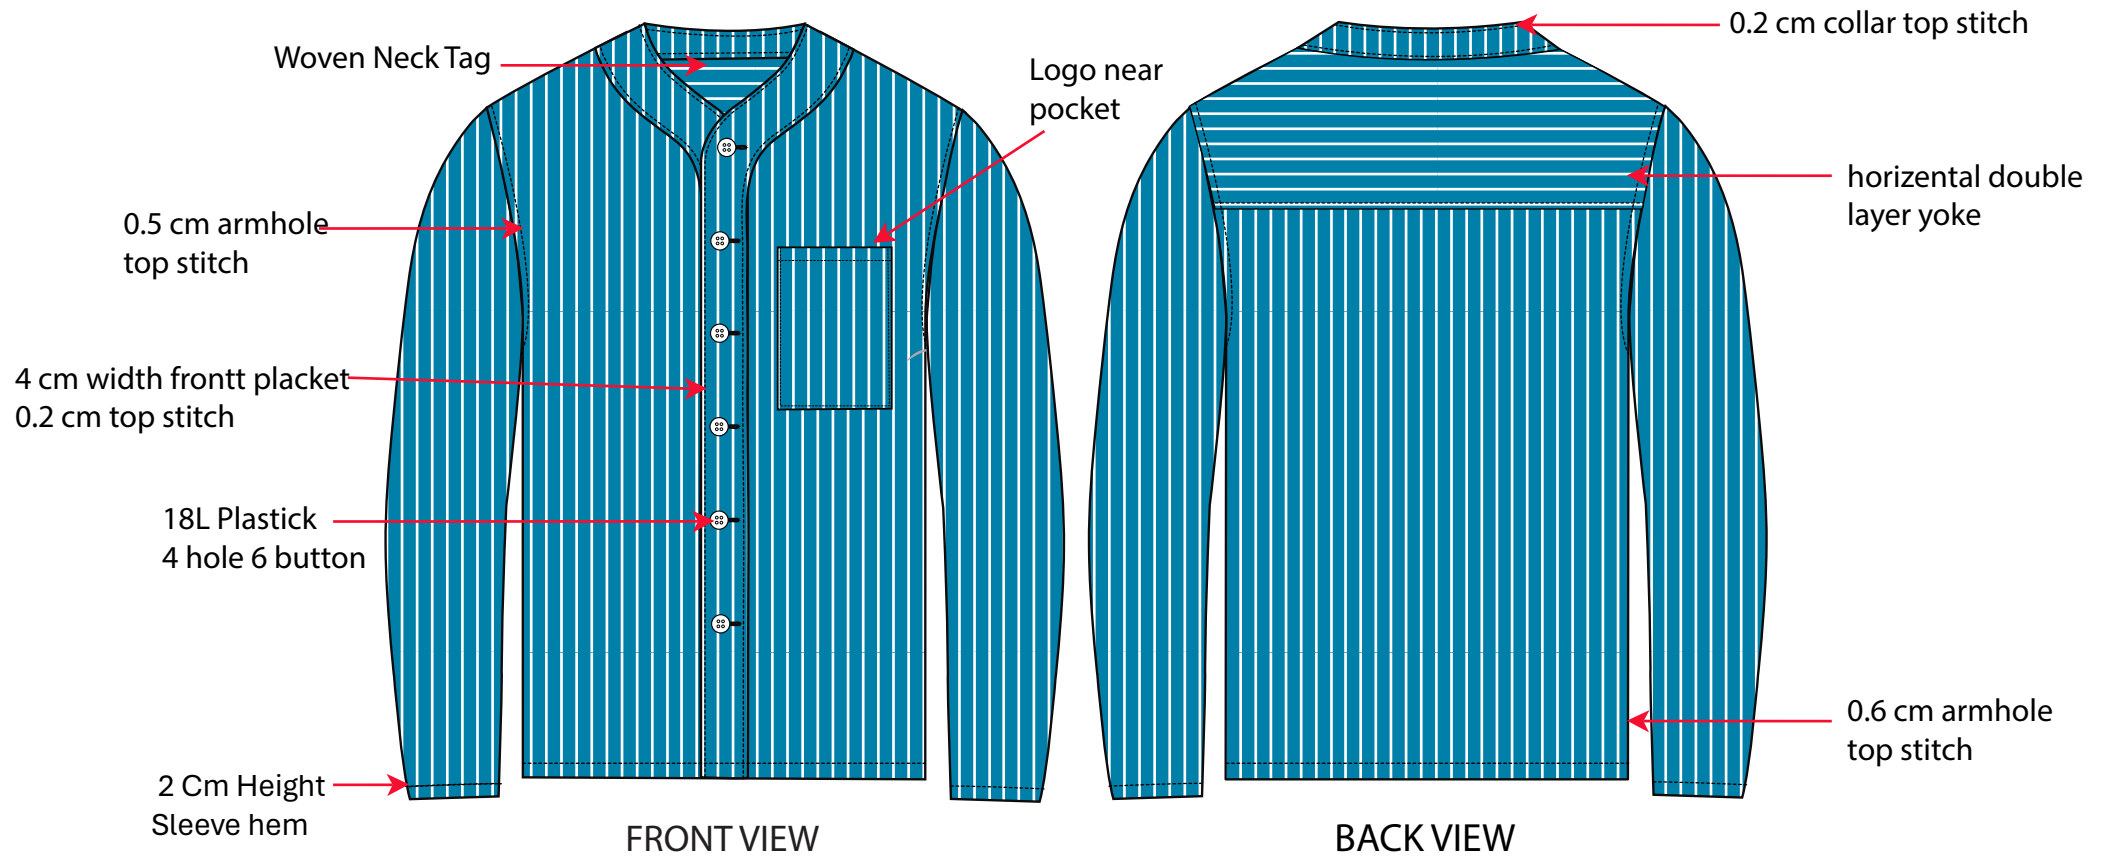

Tech pack

 MAHEDITECHPACK	Buyer:	Department: Men's	Fit: Regular	Date:
	Style : Shirt	Style No: # S3	Sample Size: M	Size range : XS, S, M, L, XL, XXL

Sewing details