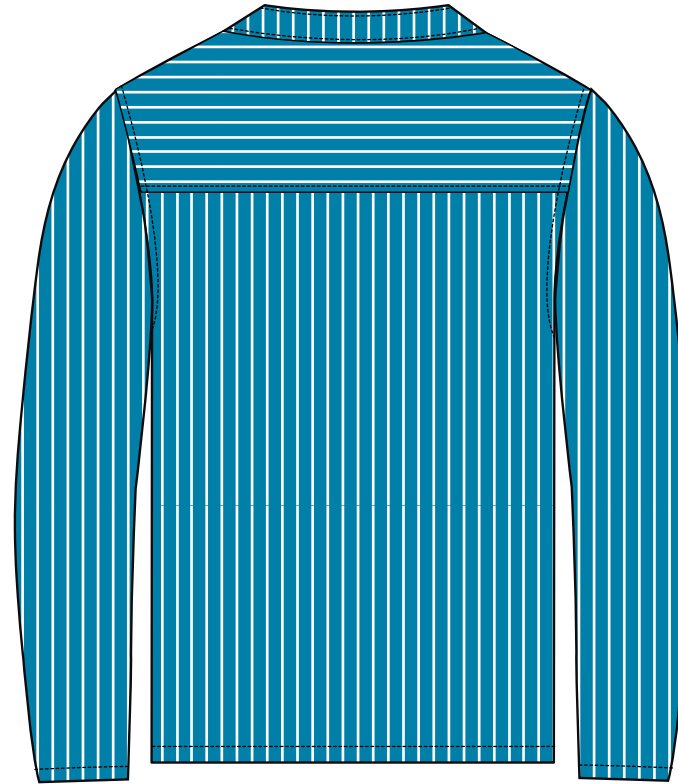

Tech pack

Buyer:

Department: Men's

Fit: Regular

Date:

Style : Shirt

Style No: # S3

Sample Size: M

Size range : XS, S, M, L, XL, XXL

ARTWORK

FRONT VIEW

BACK VIEW

Tech pack

Buyer:

Department: Men's

Fit: Regular

Date:

Style : Shirt

Style No: # S3

Sample Size: M

Size range : XS, S, M, L, XL, XXL

FABRIC & COLOR

Materials:

100% cotton
Fabric weight: 200 g/m²

All stitching color
matching with main
fabric

Color hex codes: White: #ffffff

FRONT VIEW

BACK VIEW

Main color: Blue — #007FA8
Stripe color: White — #FFFFFF
Desired colors:
1. Blue with stripes

Tech pack

Buyer:	Department: Men's	Fit: Regular	Date:
Style : Shirt	Style No: # S3	Sample Size: M	Size range : XS, S, M, L, XL, XXL