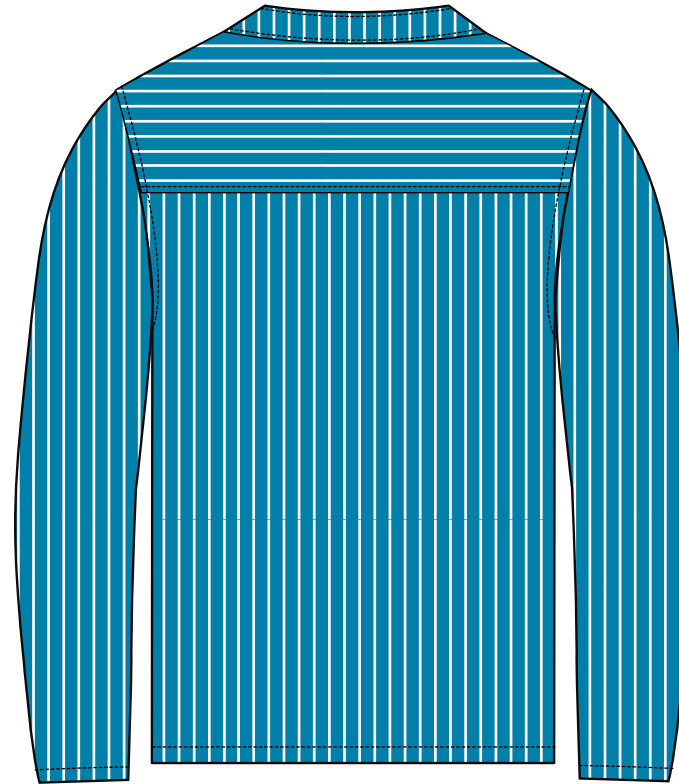

Size range : XS, S, M, L, XL, XXL

ARTWORK

FRONT VIEW

BACK VIEW

Tech pack

Buyer:

Department: Men's

Fit: Regular

Date:

Style : Shirt

Style No: # S3

Sample Size: M

Size range : XS, S, M, L, XL, XXL

FABRIC & COLOR

Materials:

100% cotton
Fabric weight: 200 g/m²

All stitching color
matching with main
fabric

Color hex codes: White: #ffffff

FRONT VIEW

BACK VIEW

Main color: Blue — #007FA8
Stripe color: White — #FFFFFF
Desired colors:
1. Blue with stripes

Tech pack

Buyer:	Department: Men's	Fit: Regular	Date:
Style : Shirt	Style No: # S3	Sample Size: M	Size range : XS, S, M, L, XL, XXL

FABRIC & COLOR

Materials:

100% cotton
Fabric weight: 200 g/m²

All stitching color
matching with main
fabric

Color hex codes: White: #ffffff

FRONT VIEW

BACK VIEW

Main color: Green — #415236
Stripe color: White — #FFFFFF