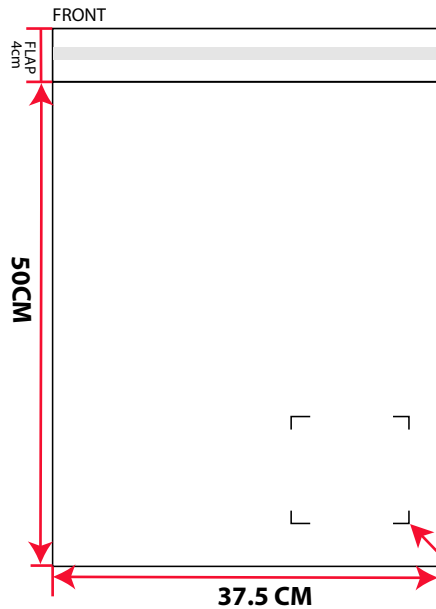

Tech pack

Buyer:	Department: Men's	Fit: Regular	Date:
Style : Shirt	Style No: # S3	Sample Size: M	Size range : XS, S, M, L, XL, XXL

poly Bag And Carton

Poly bag

100% Recycled Self-Adhesive poly bag

PLACEMENT FOR PRODUCT STICKER

Carton

Product Code:
Colour:
Size:
Quantity:
Order Number:
Date of manufactory:
Box Number:

White Label on box side

ARTWORK IS NOT TO SCALE PLS FOLLOW MEASUREMENTS

Tech pack

Buyer:	Department: Men's	Fit: Regular	Date:
Style : Shirt	Style No: # S3	Sample Size: M	Size range : XS, S, M, L, XL, XXL

Size chat

SL	Size	XS	S	M	L	XL	XXL
A	Across shoulder(cm)	45.5	48	50.5	53	55.5	58
B	Chest (cm)	55	57.5	60	63	66	66.5
C	Length (cm)	66.5	66.5	66.5	66.5	66.5	69
D	Sleeves (cm)	64.5	64.5	64.5	64.5	64.5	64.5

All measurement in cm