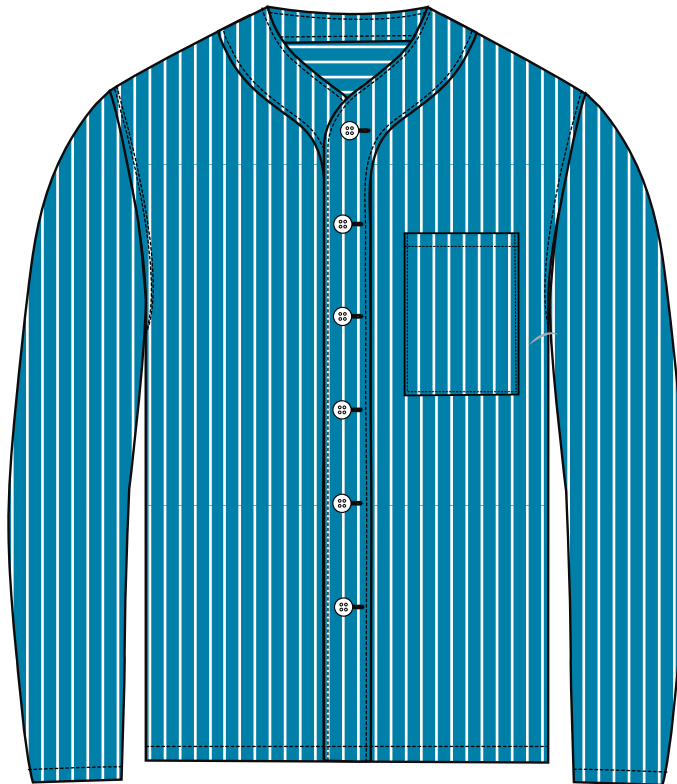

Tech pack

Buyer:

Department: Men's

Fit: Regular

Date:

Style : Shirt

Style No: # S3

Sample Size: M

Size range : XS, S, M, L, XL, XXL

ARTWORK

FRONT VIEW

BACK VIEW

Tech pack

Buyer:

Department: Men's

Fit: Regular