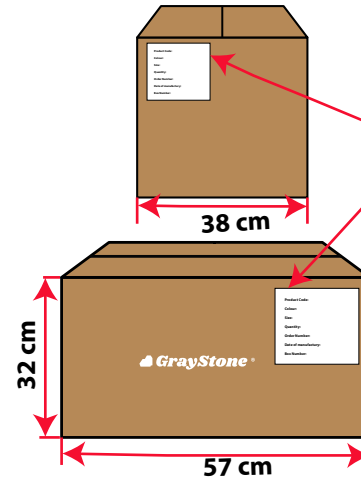

Tech pack

Buyer:	Department: Men's	Fit: Regular	Date:
Style : Shirt	Style No: # S3	Sample Size: M	Size range : XS, S, M, L, XL, XXL

poly Bag And Carton

Poly bag

100% Recycled Self-Adhesive poly bag

PLACEMENT FOR PRODUCT STICKER

Carton

Product Code:
Colour:
Size:
Quantity:
Order Number:
Date of manufactory:
Box Number:

White Label on box side

ARTWORK IS NOT TO SCALE PLS FOLLOW MEASUREMENTS

Tech pack

Buyer:	Department: Men's	Fit: Regular	Date:
Style : Shirt	Style No: # S3	Sample Size: M	Size range : XS, S, M, L, XL, XXL

All measurement in cm