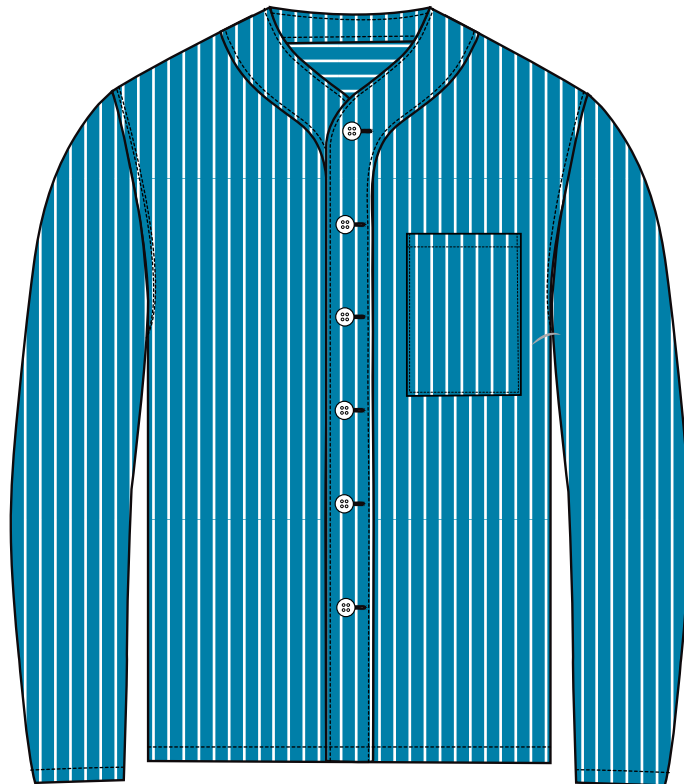

Date:

Style : Shirt

Style No: # S3

Sample Size: M

Size range : XS, S, M, L, XL, XXL

FABRIC & COLOR

Materials:

100% cotton
Fabric weight: 200 g/m²

All stitching color
matching with main
fabric

Color hex codes: White: #ffffff

FRONT VIEW

BACK VIEW

Main color: Blue — #007FA8
Stripe color: White — #FFFFFF
Desired colors:
1. Blue with stripes

Tech pack

Buyer:	Department: Men's	Fit: Regular	Date:
Style : Shirt	Style No: # S3	Sample Size: M	Size range : XS, S, M, L, XL, XXL