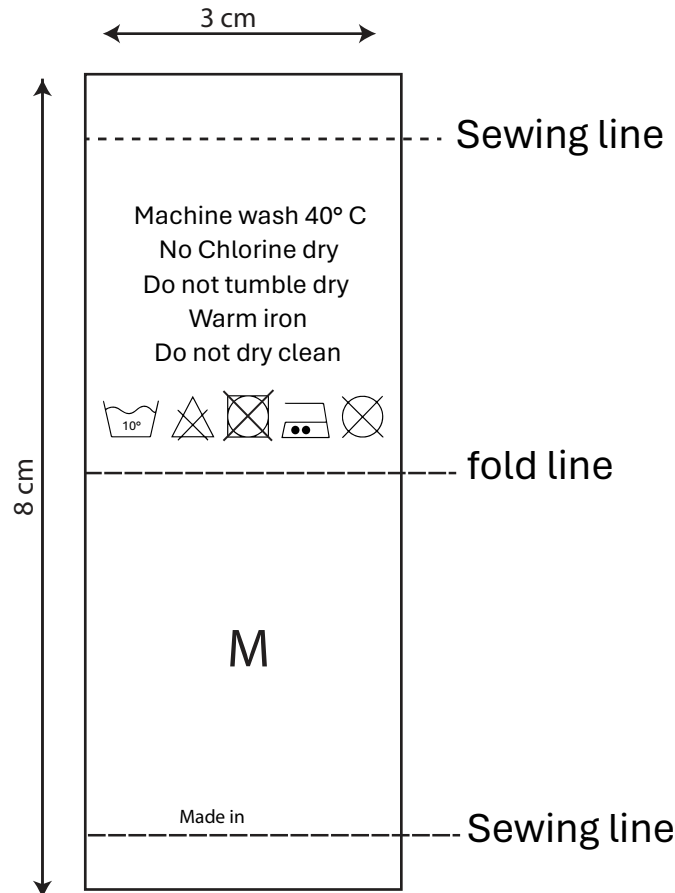

Tag Details

FRONT

BACK

HANG TAG

washing label

Woven size tag
do each size
Attach Center Back
Inner Middle Waist

Note : create each size

Note : create each size