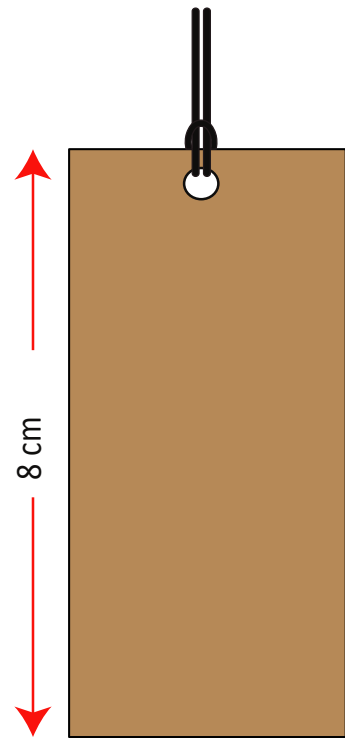

Sample Size: M

Size range : XS, S, M, L, XL, XXL

FABRIC & COLOR

Materials:

100% cotton
Fabric weight: 200 g/m²

All stitching color
matching with main
fabric

Color hex codes: White: #ffffff

FRONT VIEW

Sewing details

Tech pack

 MAHEDITECHPACK	Buyer:	Department: Men's	Fit: Regular	Date:
	Style : Shirt	Style No: # S3	Sample Size: M	Size range : XS, S, M, L, XL, XXL

Logo Details

Front Button Ref

Tech pack

Buyer:	Department: Men's	Fit: Regular	Date:
Style : Shirt	Style No: # S3	Sample Size: M	Size range : XS, S, M, L, XL, XXL

Tag Details

FRONT

BACK

HANG TAG

washing label

Woven size tag
do each size
Attach Center Back
Inner Middle Waist

Note : create each size

Note : create each size

All measurement in cm