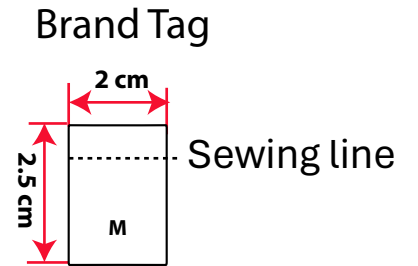

Tag Details

FRONT

BACK

HANG TAG

washing label

Woven size tag
do each size
Attach Center Back
Inner Middle Waist

Note : create each size

Note : create each size

Tech pack

Buyer:	Department: Men's	Fit: Regular	Date:
Style : Shirt	Style No: # S3	Sample Size: M	Size range : XS, S, M, L, XL, XXL

poly Bag And Carton

Poly bag

100% Recycled Self-Adhesive poly bag

PLACEMENT FOR PRODUCT STICKER