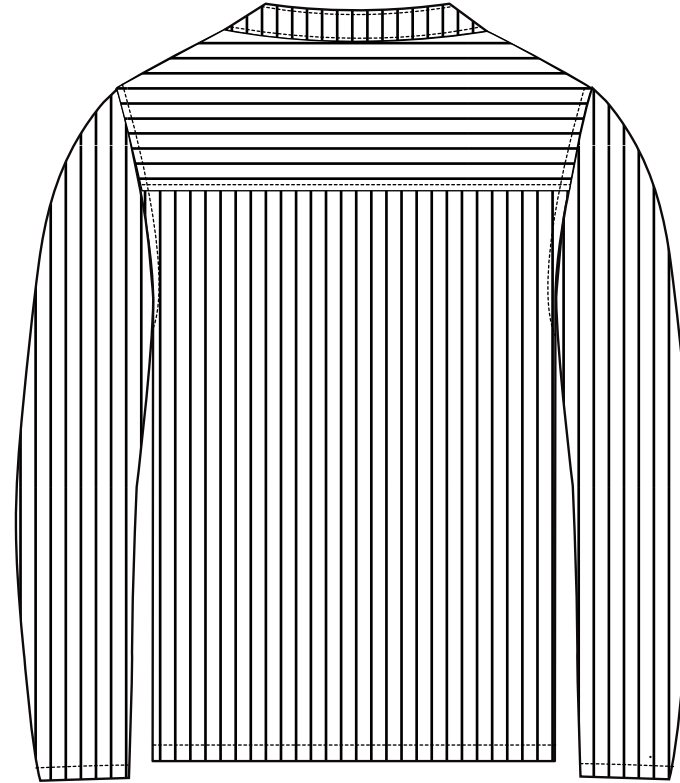

Desired colors:
1. Blue with stripes

Tech pack

Buyer:

Department: Men's

Fit: Regular

Date:

Style : Shirt

Style No: # S3

Sample Size: M

Size range : XS, S, M, L, XL, XXL

FABRIC & COLOR

Materials:

100% cotton
Fabric weight: 200 g/m²

All stitching color
matching with main
fabric

Color hex codes: White: #ffffff

FRONT VIEW

BACK VIEW

Main color:
White — #FFFFFF

Stripe color:
Black — #111111

Desired colors:
1. Blue with stripes

Tech pack

 MAHEDITECHPACK	Buyer:	Department: Men's	Fit: Regular	Date:
	Style : Shirt	Style No: # S3	Sample Size: M	Size range : XS, S, M, L, XL, XXL