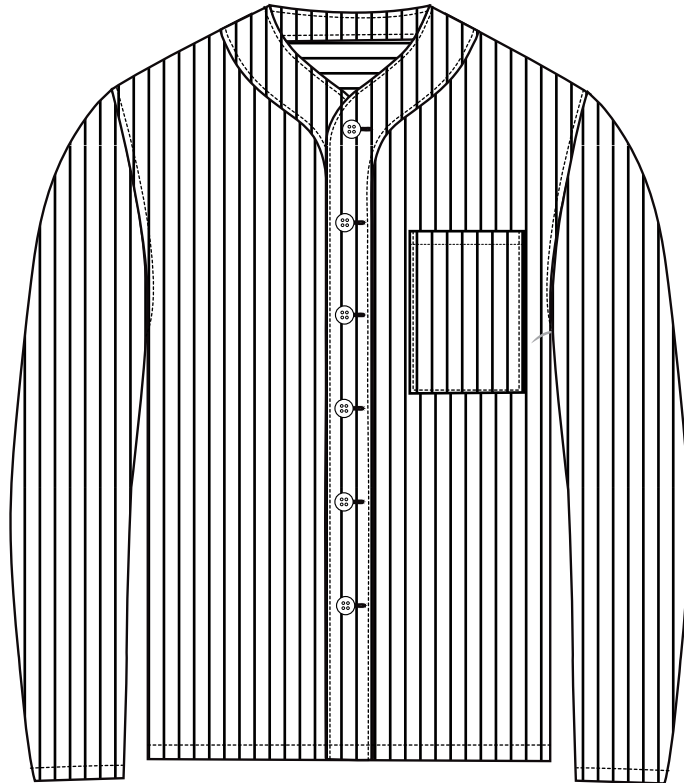

Desired colors:
1. Blue with stripes

Tech pack

Buyer:

Department: Men's

Fit: Regular

Date:

Style : Shirt

Style No: # S3

Sample Size: M

Size range : XS, S, M, L, XL, XXL

FABRIC & COLOR

Materials:

100% cotton
Fabric weight: 200 g/m²

All stitching color
matching with main
fabric

Color hex codes: White: #ffffff

FRONT VIEW

BACK VIEW

Main color:
White — #FFFFFF

Stripe color:
Black — #111111

Desired colors:
1. Blue with stripes

Tech pack

 MAHEDITECHPACK	Buyer:	Department: Men's	Fit: Regular	Date:
	Style : Shirt	Style No: # S3	Sample Size: M	Size range : XS, S, M, L, XL, XXL